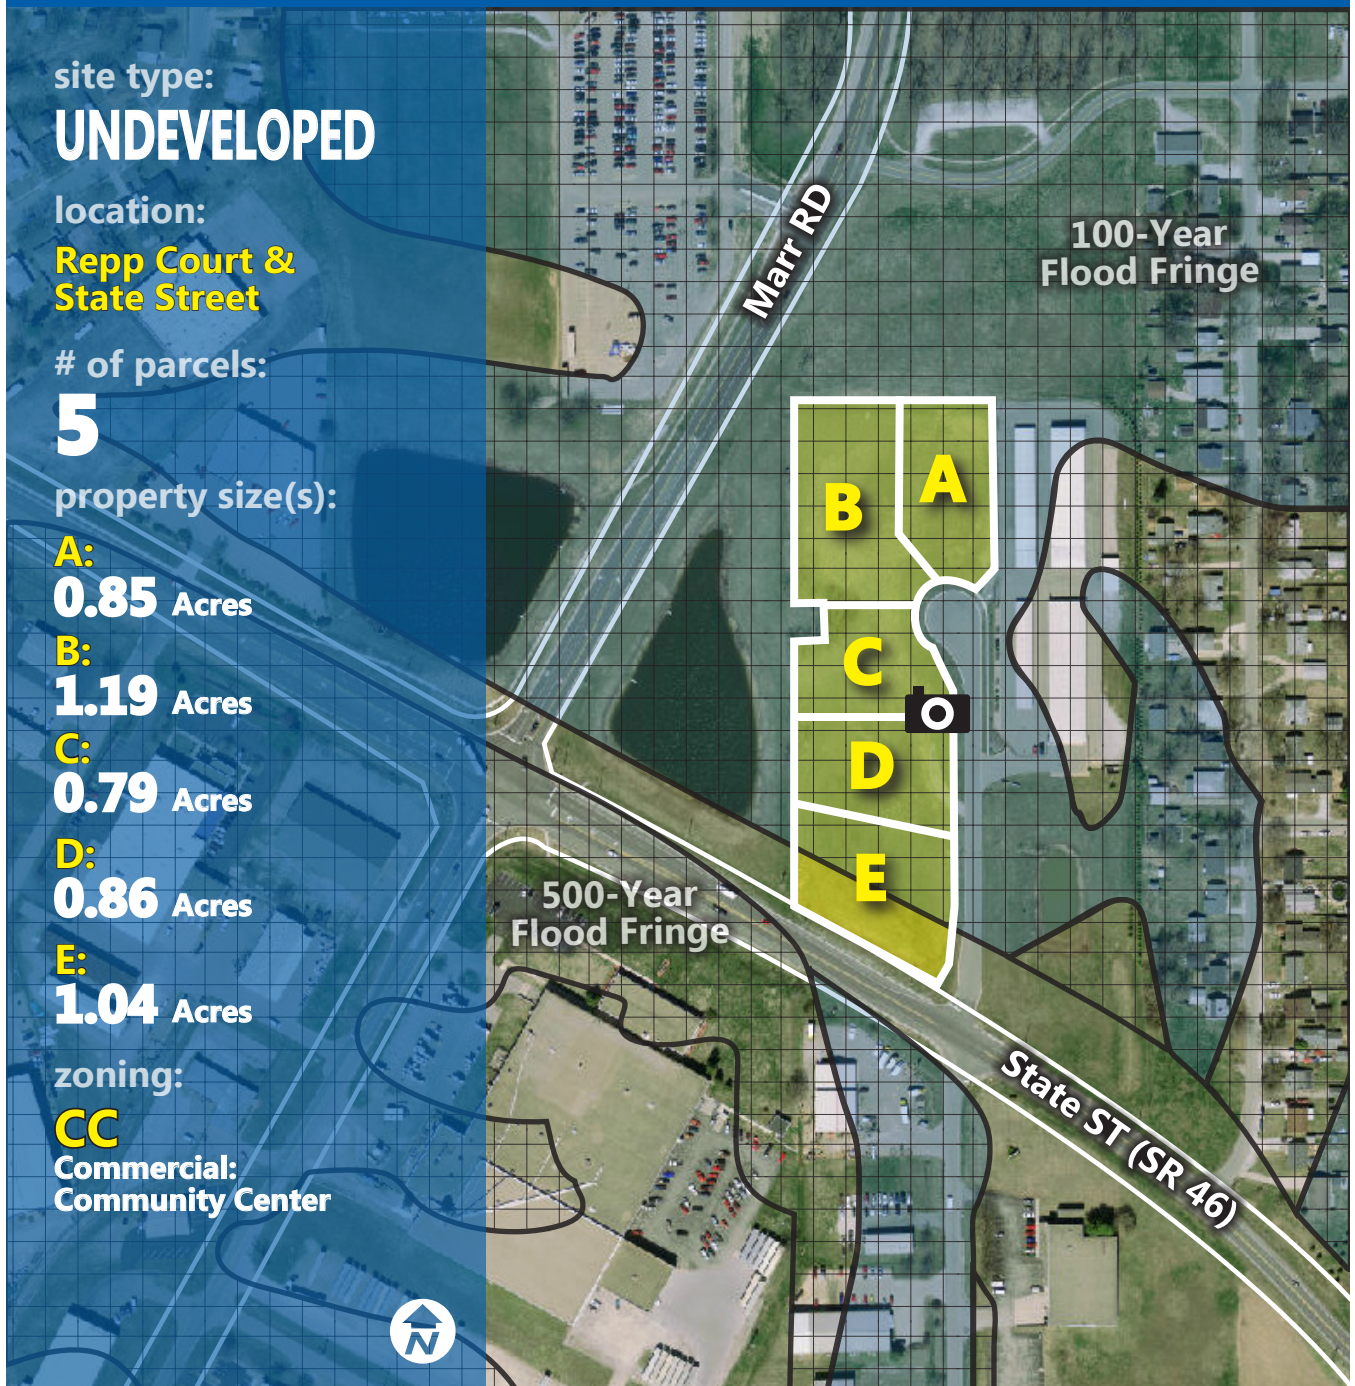

CITY OF COLUMBUS, INDIANA - INFILL SITE PROFILE

site type:

UNDEVELOPED

location:

**Repp Court &
State Street**

of parcels:

5

property size(s):

A:
0.85 Acres

B:
1.19 Acres

C:
0.79 Acres

D:
0.86 Acres

E:
1.04 Acres

zoning:

CC
Commercial:
Community Center

additional details: