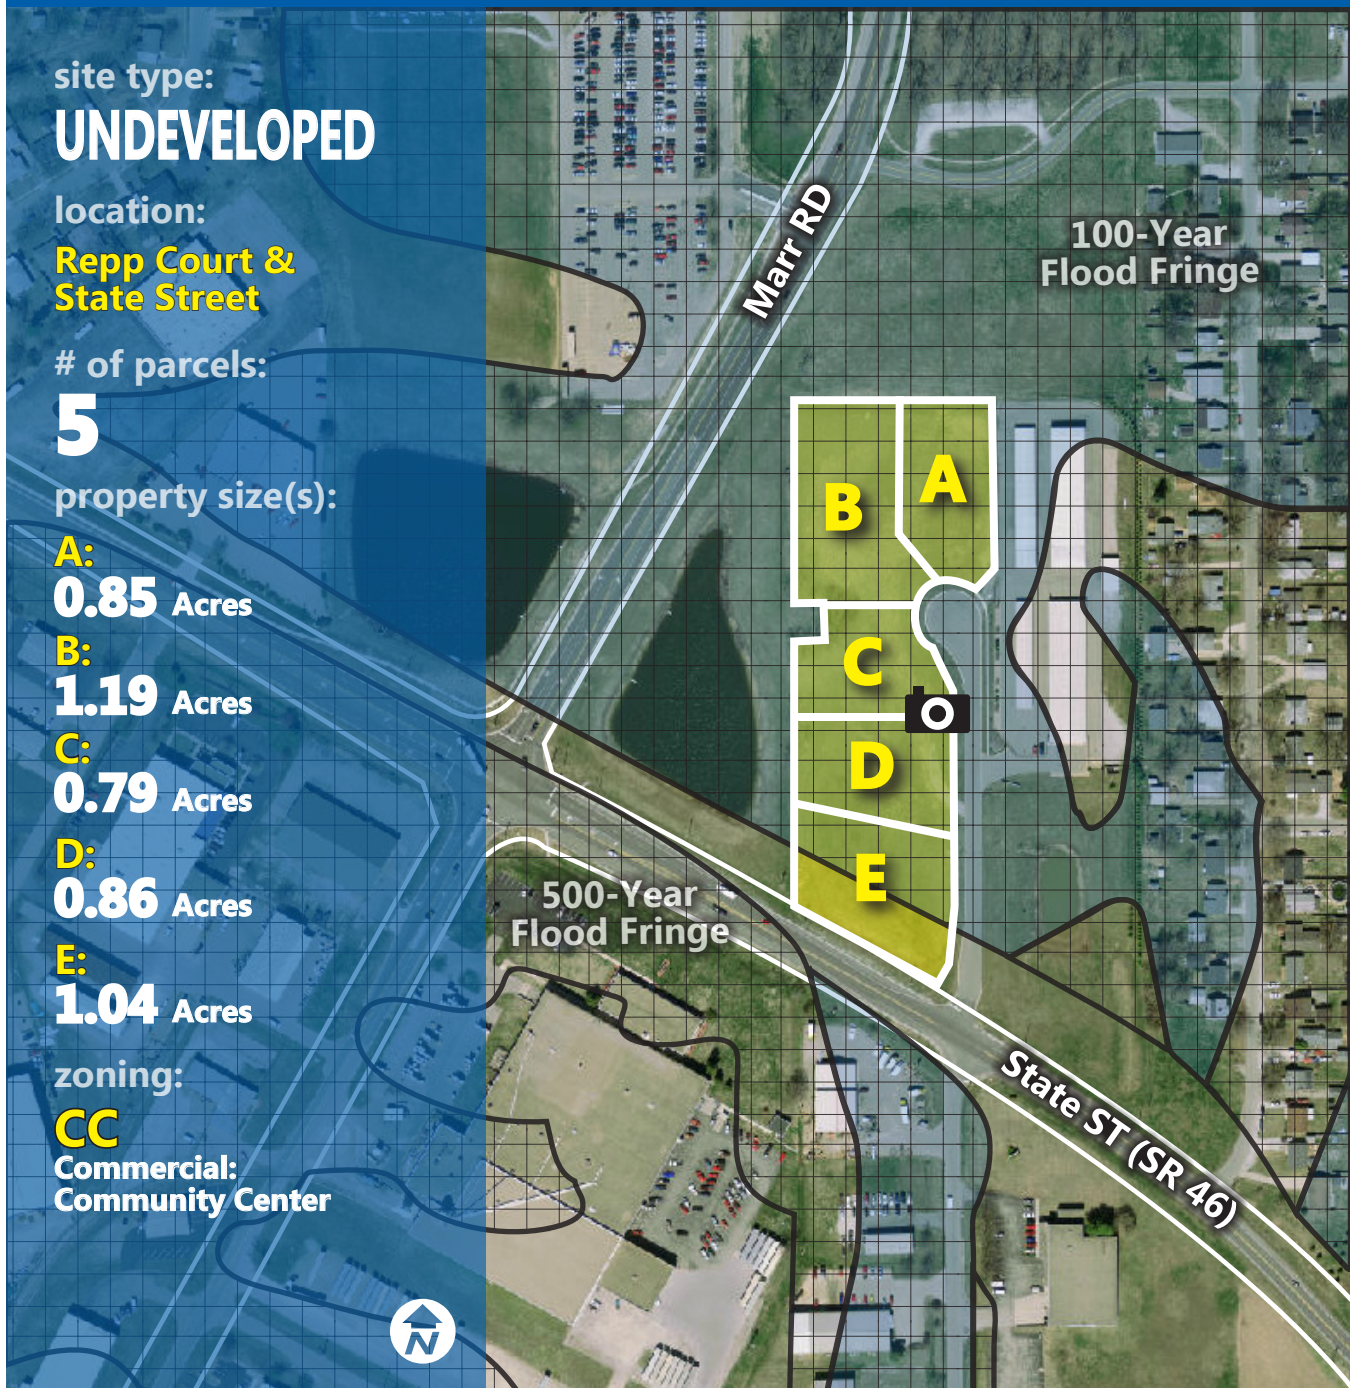

CITY OF COLUMBUS, INDIANA - INFILL SITE PROFILE

site type:

UNDEVELOPED

location:

**Repp Court &
State Street**

of parcels:

5

property size(s):

A:
0.85 Acres

B:
1.19 Acres

C:
0.79 Acres

D:
0.86 Acres

E:
1.04 Acres

zoning:

CC
Commercial:
Community Center

additional details:

- A** **Property Owner:**
Aton's Self Storage
739 Repp Court
Columbus, Indiana 47201
- B**
- C** **Floodplain:**
Yes
- D**
- E**

vicinity map: